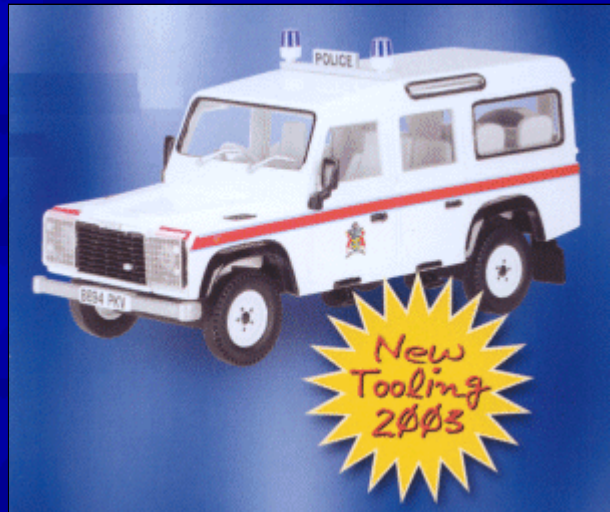

Search

Please Scroll Down the page for More Details

CGCC07702
Land Rover 110 Station Wagon - Thames Valley Police (Corgi Classics)

PRICE	STATUS	RELEASE
£ 19.99	Not Available Yet	April 2003

1:43 Scale

[Currency Converter](#)

[About Delivery](#)

01227 454183

[Tel.Times/Contact Us](#)

QTY:

Pre-Order

Product Code: **CGCC07702**

Pre-Order
this item as an individual order.

UK DELIVERY £ 2.00 ON PRE-ORDERS BELOW £ 40.00. PLEASE CLICK 'PRE-ORDER' TO ORDER ON-LINE. FOR INTERNATIONAL DELIVERY PRICE SELECT 'PRE-ORDER' AND FOLLOW THE PROMPTS.

LIMITED EDITION **1:43 scale**

CGCC07702
Land Rover 110 Station Wagon - Thames Valley Police
Corgi Classics

Size: **1:43 Scale**

Limited Edition. Land Rover 110 Station Wagon - Thames Valley Police

Corgi's 9 Double 9 collection contains a host of superbly detailed emergency services models.

[Range Home Page..](#)

How To Order

Please see above (click 'Add To Basket') to order on-line or telephone 01227 454183 quoting product code CGCC07702. [Telephone Open Times / Contact Us](#)

Related Products

Please select from these categories to see more products like this one:

[Corgi Classics > Casting > Land Rover](#)

[Corgi Classics > Catalogues > Corgi Classics January - June 2003 > Nine Double Nine](#)

[Corgi Classics > Livery > Emergency Services > UK > Police](#)

[Corgi Classics > Ranges > Nine Double Nine](#)