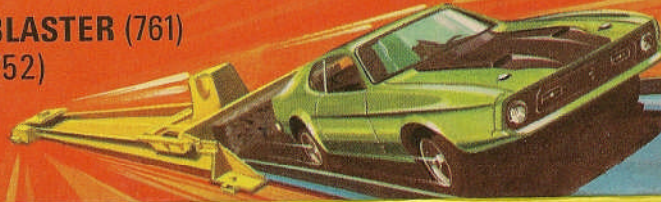

Ask for the **POWER BLASTER** (761)  
and **WHIZZTRACK** (752)  
at your top shop

MADE IN GREAT BRITAIN METTOY PLAYGRAFF LONDON ENGLAND © THE METTOY COMPANY LTD. THE RIGHT IS RESERVED TO IMPROVE AND AMEND SPECIFICATION AND COLOURS

MAZAK DIE-CAST SCALE MODEL WITH OPENING DOORS AND TILTING SEATS

30856

FORD MUSTANG  
MACH 1

**CORGI**  
391  
WHIZZWHEELS

As featured in the film  
**'DIAMONDS  
ARE FOREVER'**  
**James Bond**  
**007**  
FORD MUSTANG